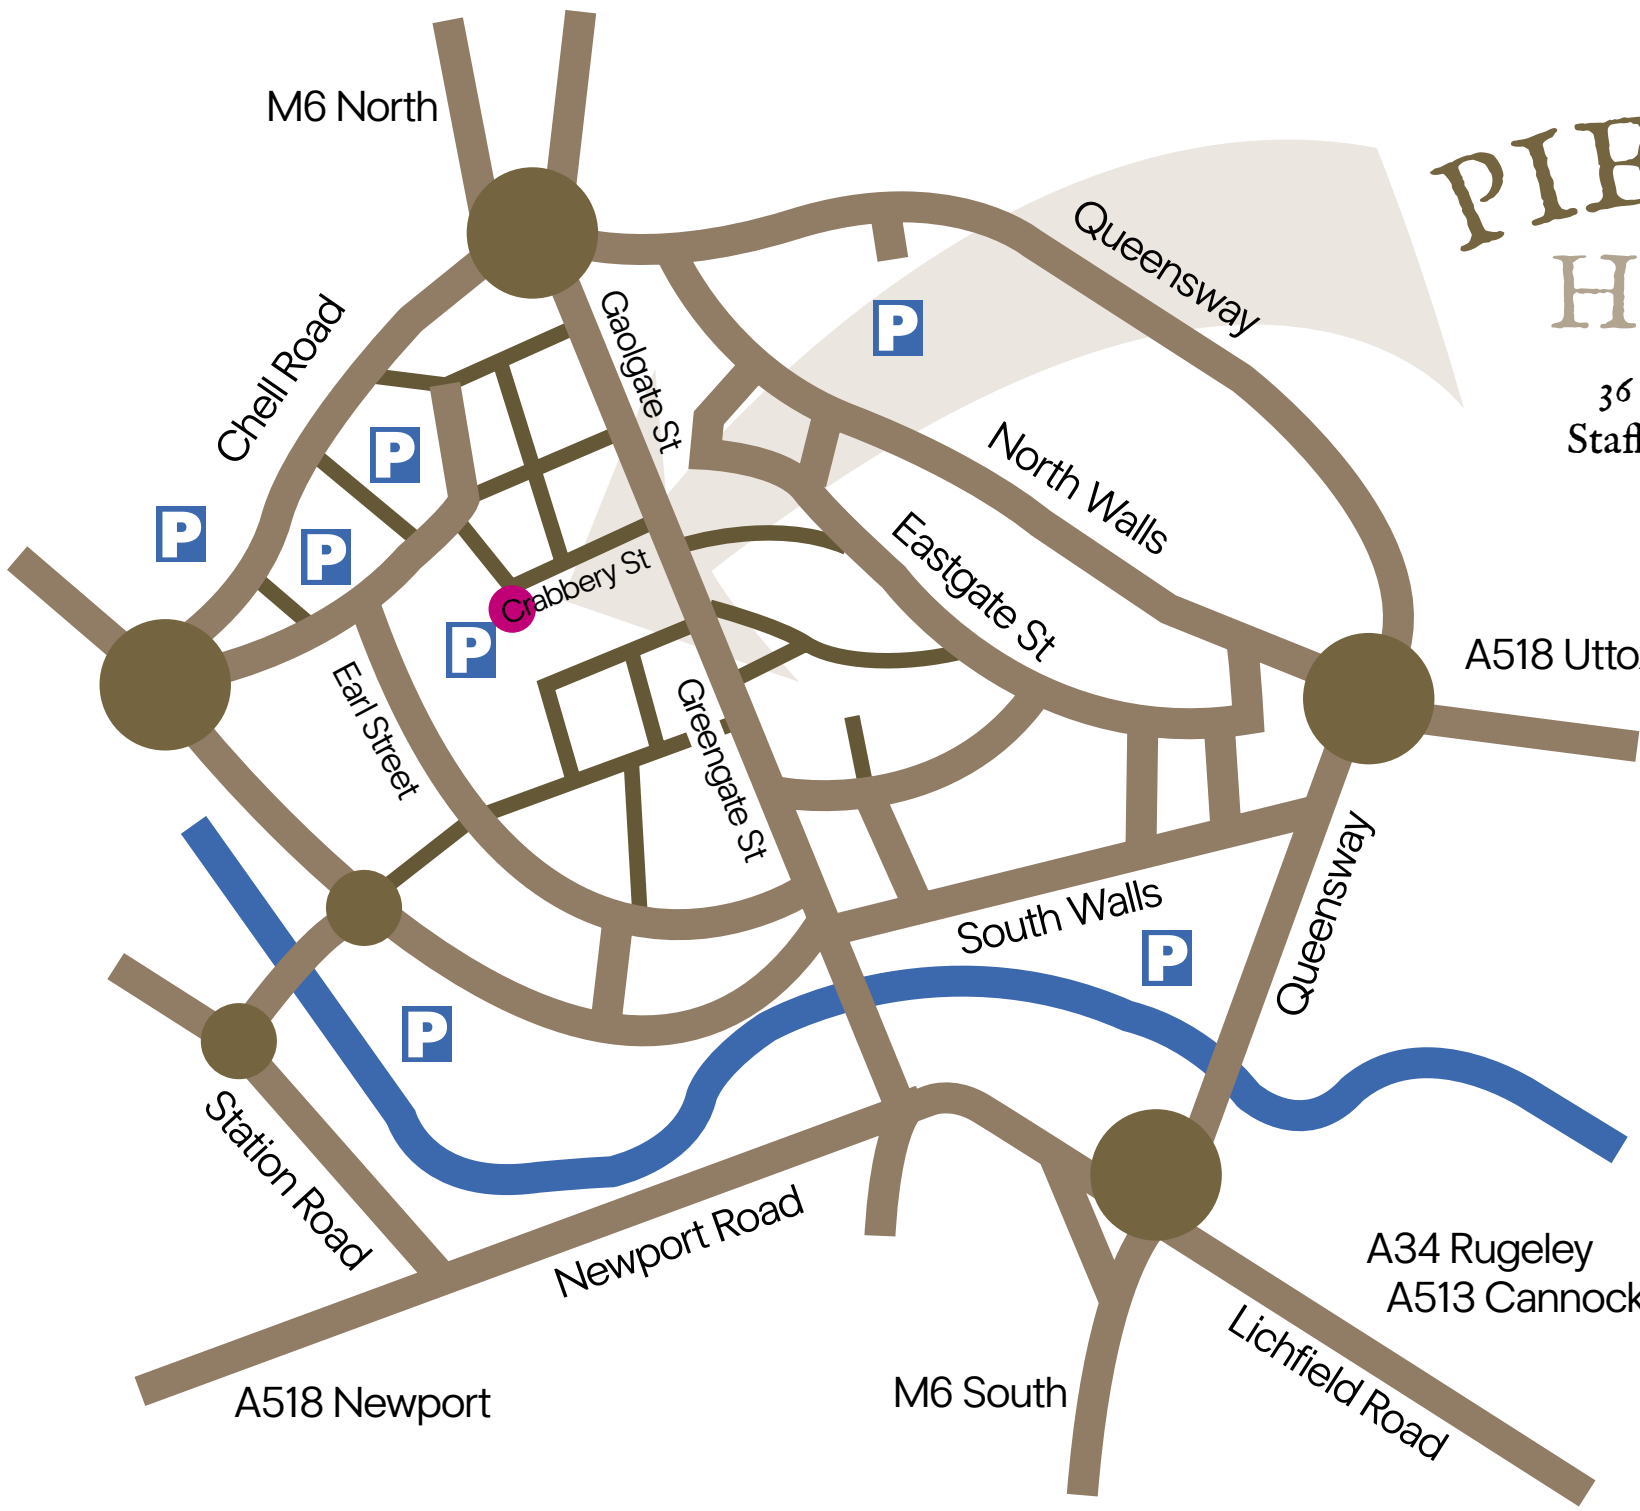

THE PIE & ALE HOUSE

36 Crabbery Street
Stafford, Staffordshire
ST16 2BA

M6 North

Chell Road

P

P

P

P

Greengate St

Earl Street

Station Road

THE PIE & ALE HOUSE

36 Crabbery Street
Stafford, Staffordshire
ST16 2BA

Crabbery St

M6 North

Chell Road

Eastgate St

South Walls

Caolgate St

Greengate St

Earl Street

Station Road

THE PIE & ALE HOUSE

36 Crabbery Street
Stafford, Staffordshire
ST16 2BA

Crabbery St